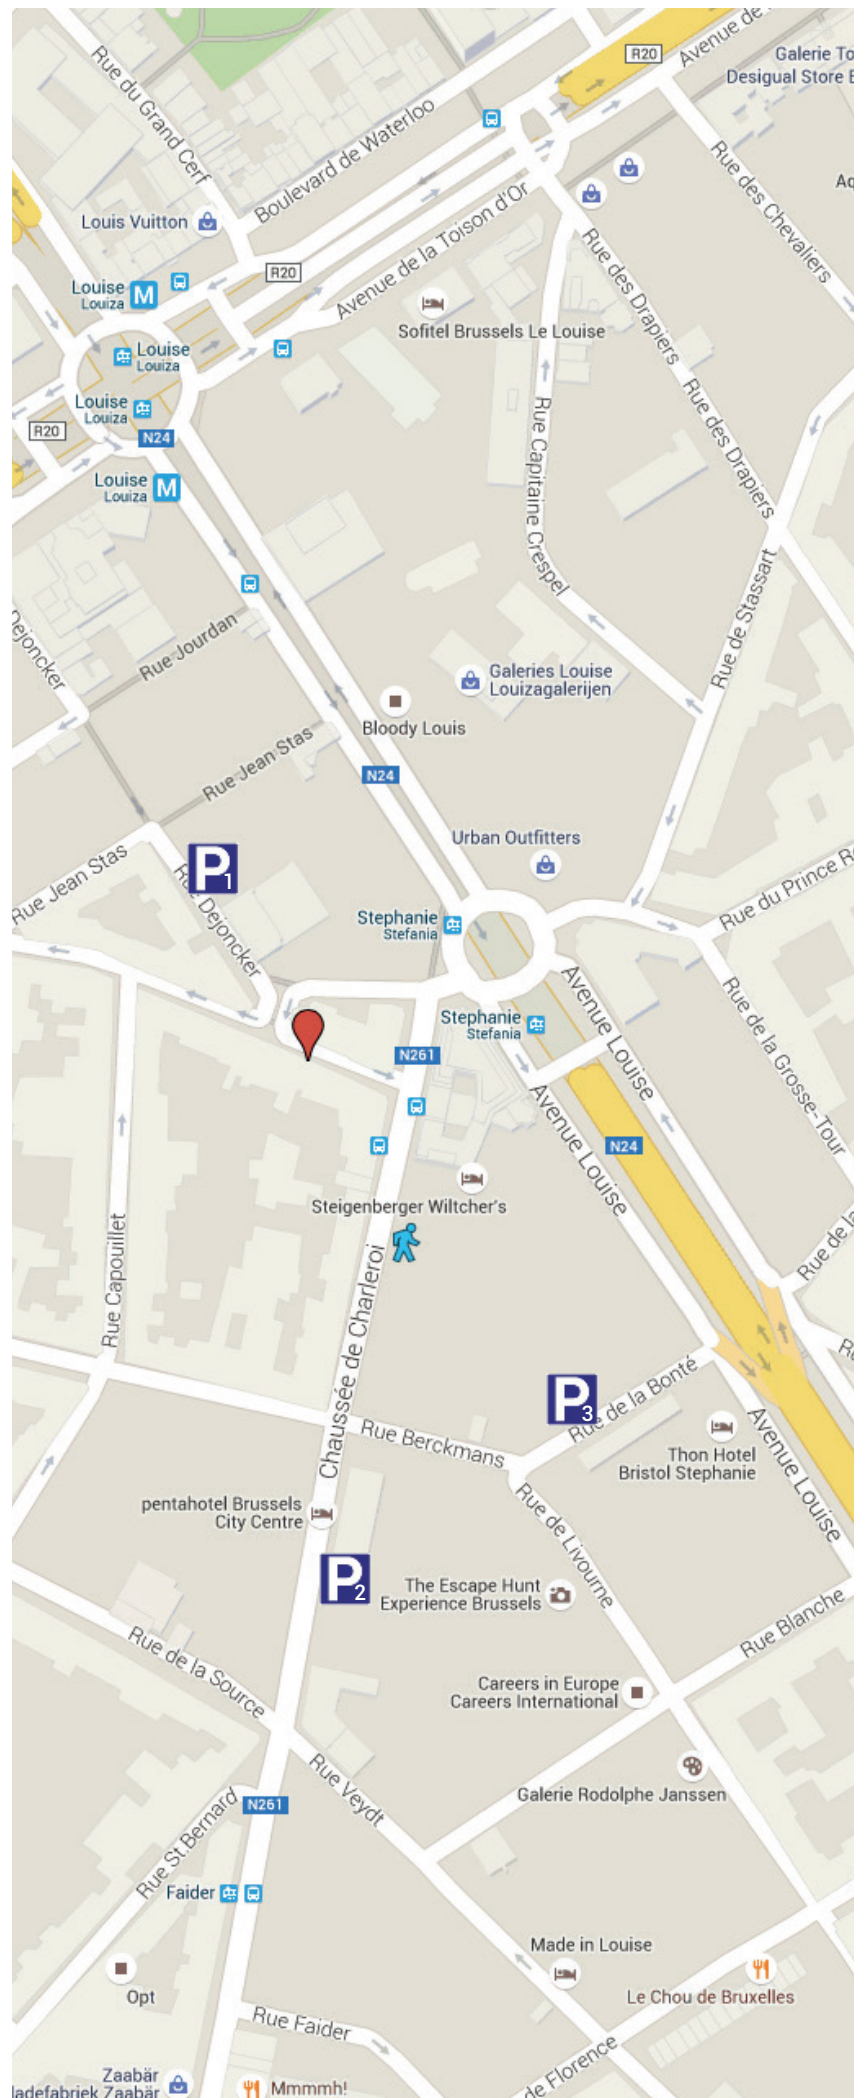

Nearby car parks

-  Louise Village car park
-  QPark Louise car park
-  Stéphanie-Louise car park
-  Louise sur Cour
-  Pedestrian access Stéphanie-Louise car park

P1: Louise Village car park (1 min. walk)
Vehicle and pedestrian access: 36 rue Dejoncker, 1060 Brussels (Saint-Gilles).
Vehicle access every day from 7:30 am to midnight except Sundays and public holidays.
24 hr exit.
Charge: € 16.00/24 hr

P2: Parking QPark Louise (4 min. walk)
Vehicle and pedestrian access: 48 chaussée de Charleroi or 11 rue de Livourne, 1060 Brussels (Saint-Gilles).
Open 24 hrs every day.
Charge: € 15.00/24 hr

P3: Stéphanie-Louise car park (2 min. walk)
Vehicle and pedestrian access: 7 rue de la Bonté, 1060 Brussels (Saint-Gilles).
Pedestrian access: Wiltcher's, 16 chaussée de Charleroi, 1060 Brussels (Saint-Gilles).
Vehicle access every day 7 am to midnight except Sundays and public holidays 10 am to midnight.
24 hr exit.
Charge: €14.90/24 hr